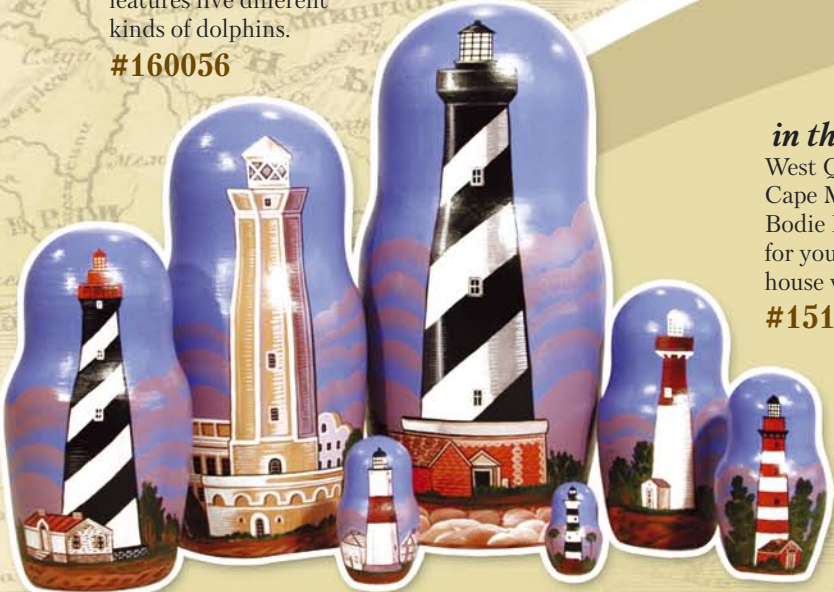

Confederate Generals Doll 5pc./6"
 The South may have lost the war, but our gallant heroes won a spot in history and have even made it on to Russian nesting dolls: Robert E. Lee, Stonewall Jackson, Forrest, Stuart, and Longstreet.
#183054

Lighthouses of America Doll 7pc./8"
 From coast to coast, these lighthouses guard our shoreline: Cape Hatteras, NC; Alcatraz, CA; St. Augustine, FL; Barnegat, NJ; Assateague Light, VA; Montauk, NY; and Cape Canaveral, FL. Unique collectible for the nautical-minded!
#151074