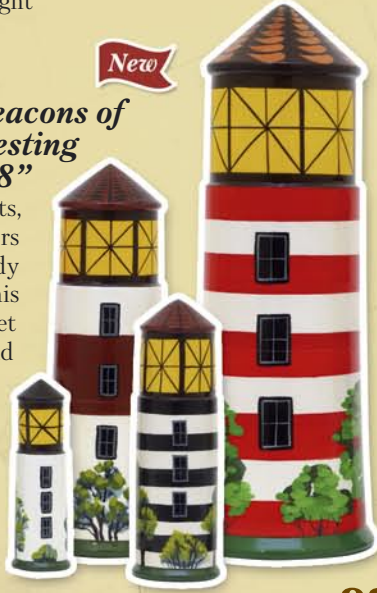

Confederate Generals Doll 5pc./6"
 The South may have lost the war, but our gallant heroes won a spot in history and have even made it on to Russian nesting dolls: Robert E. Lee, Stonewall Jackson, Forrest, Stuart, and Longstreet.
#183054

Dolphins Doll 5pc./6"
 You'll flip for this doll, which features five different kinds of dolphins.
#160056

Hatteras Lighthouse Thimble Wood, 1"
#900013

Lighthouses in the Night Doll 7pc./8"
 West Quoddy Head Light, ME; Marblehead Light, OH; Cape May, NJ; Cape Lookout, NC; Tybee Island, GA; Bodie Island, NC; and Sandy Hook, NJ. A centerpiece for your maritime collection! Which light house will the Russians paint next?
#151074-N

Lighthouses of America Doll 7pc./8"
 From coast to coast, these lighthouses guard our shoreline: Cape Hatteras, NC; Alcatraz, CA; St. Augustine, FL; Barnegat, NJ; Assateague Light, VA; Montauk, NY; and Cape Canaveral, FL. Unique collectible for the nautical-minded!
#151074